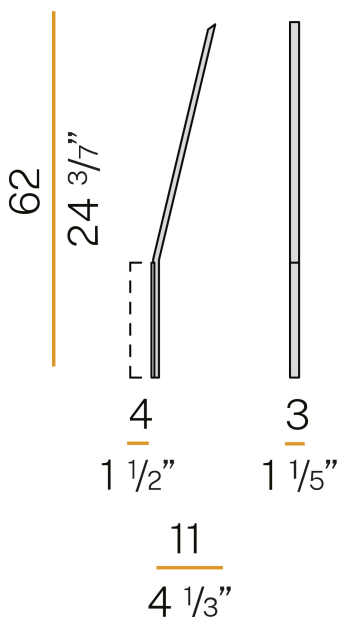

PANZERI

Ypsilon

220-240V AC ON-OFF

X07202.000.0401

● black

Data sheet

CODE	X07202.000.0401
SYSTEM POWER CONSUMPTION	13W
EFFICACY	80.46lm/W
LIGHT SOURCE	LED
COLOUR TEMPERATURE	3000K Ra>90
LIGHT DISTRIBUTION	diffused
POWER SUPPLY	220-240V AC
FREQUENCY	50/60Hz
ELECTRICAL CONFIGURATION	ON-OFF
DRIVER	integrated included
NOMINAL LUMINOUS FLUX	1366lm
LUMEN OUTPUT	1046lm
EFFICIENCY	76.6%
WEIGHT	0,98 Kg
PROTECTION DEGREE	IP20
COLOUR TOLLERANCES	SDCM 3
PACKING DIMENSIONS (CM)	10,0 x 84,5 x 7,0

Technical drawing

Lighting fixture for wall semi-built-in installation for interiors, with indirect light emission.

Pickled sheet metal bracket in white, black, bronze or mat brass polyacrylic paint, or in polished stainless steel.

Application

Polar diagram